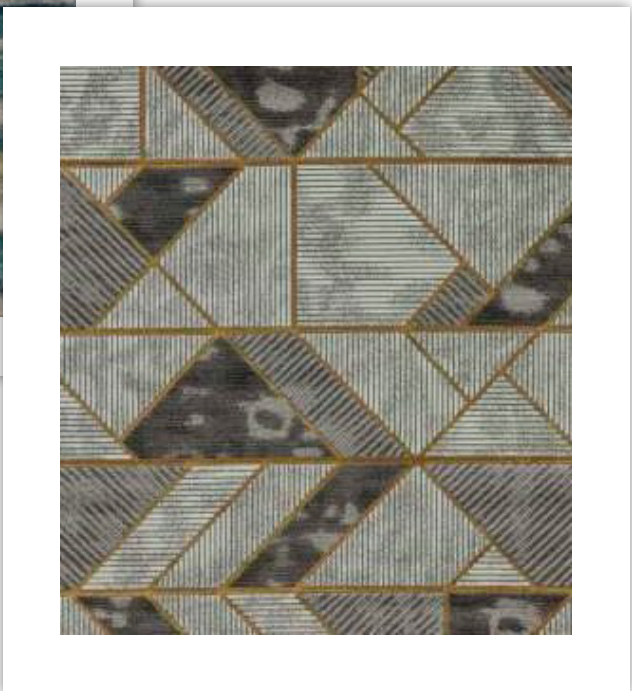

J - Emir Green
160 x 230 cm
200 x 290 cm
300 x 400 cm

02 | Rugs Society

A new edge

A

B

C

D

A - Kotta
160 x 230 cm
200 x 290 cm

L - Foz
160 x 230 cm
200 x 290 cm

M

M - Cel
300 x 400 cm

A modern interior scene featuring a copper-colored chair, a wireframe table, and a patterned rug against a stone wall. The chair is on the left, the wireframe table is on the right, and the rug is in the foreground. The wall is made of stone with some colorful patches.