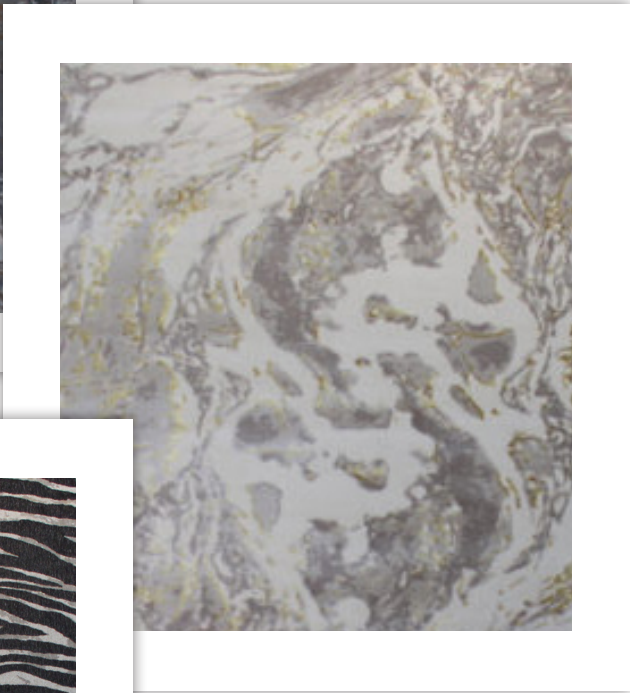

A

B

C

D

A - Anado Beige Grey
160 x 230 cm
200 x 290 cm
300 x 400 cm

B - Rahmi L/Beige
160 x 230 cm
200 x 290 cm
300 x 400 cm

C - Zebra Choc
160 x 230 cm

D - Hamam Beige
160 x 230 cm
200 x 290 cm