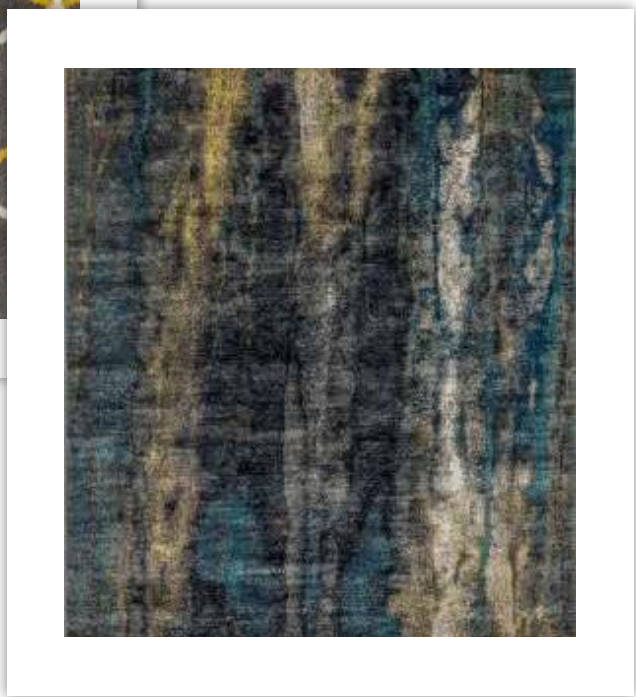

I - Agatha
160 x 230 cm
200 x 290 cm
300 x 400 cm

J - Air
160 x 230 cm
200 x 290 cm

K - Spectrum
160 x 230 cm
200 x 290 cm

L - Foz
160 x 230 cm
200 x 290 cm