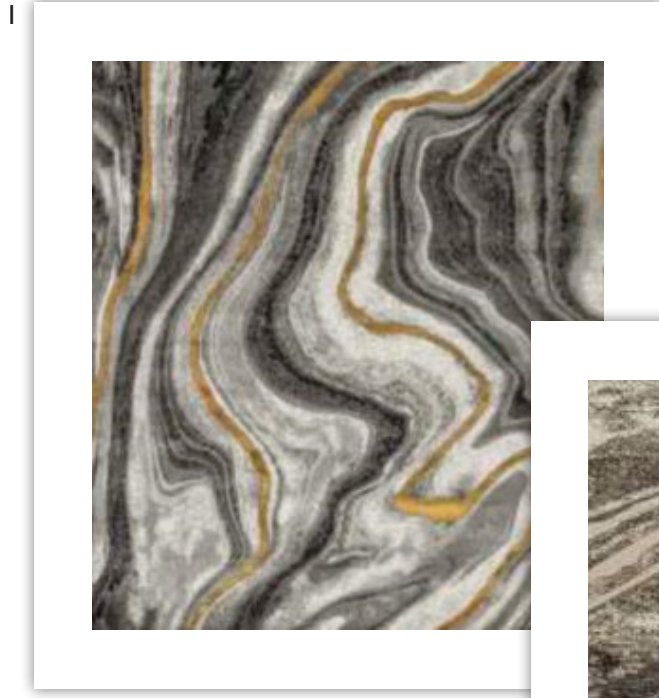

E - Yarsa
200 x 290 cm

F - Lola
160 x 230 cm
200 x 290 cm
300 x 400 cm

I - Agatha
160 x 230 cm
200 x 290 cm
300 x 400 cm

J - Air
160 x 230 cm
200 x 290 cm

K - Spectrum
160 x 230 cm
200 x 290 cm

L - Foz
160 x 230 cm
200 x 290 cm