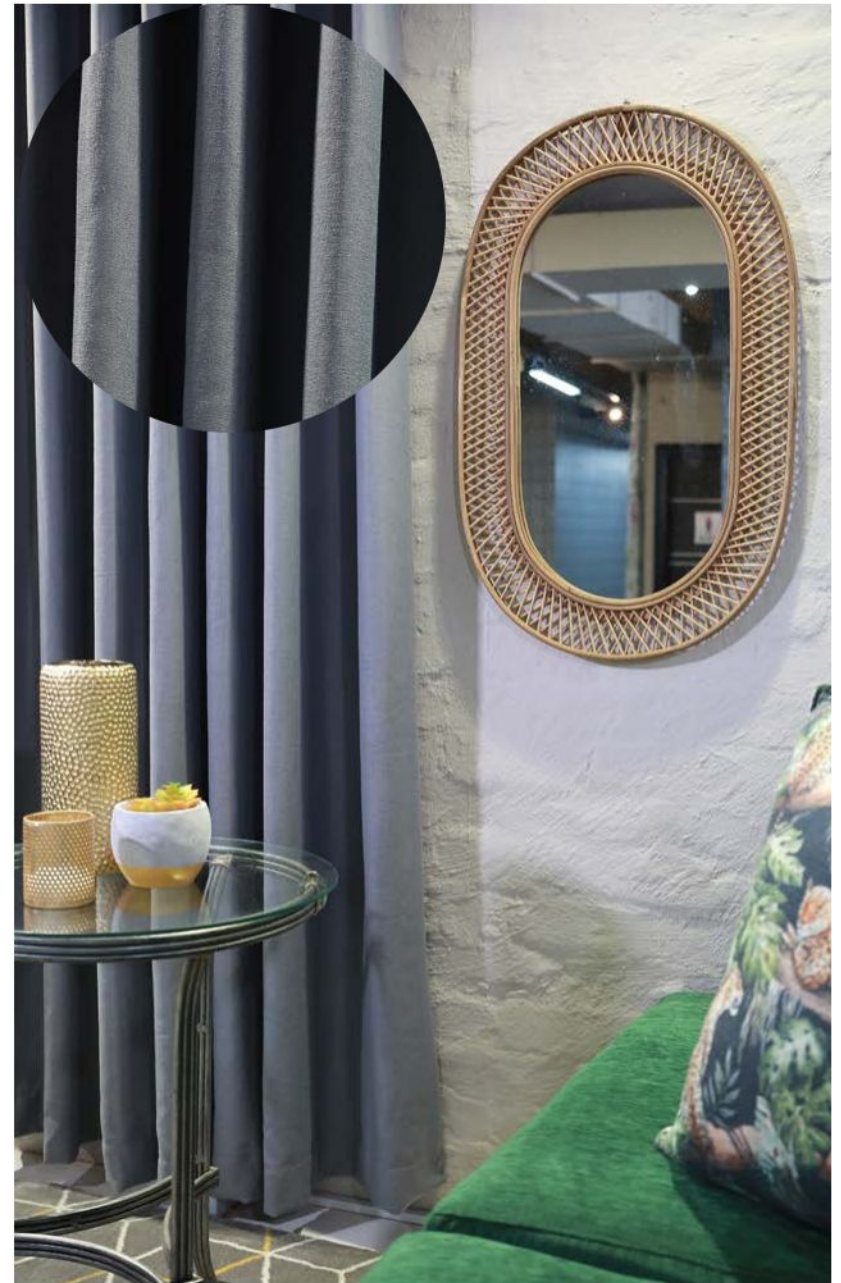

COMP: 100% Polyester

CARE: Machine washable, flat dry, do not bleach, do not tumble dry.

Vogue (Woven Lining)

Available in:	Tape	Eyelet
Grey	270x218 270x250	270x218 270x250

Grey

COMP : 100% Polyester

CARE : 30 degree machine wash, warm iron, do not bleach, do not tumble dry.

Eclipse

(Woven Lining)

Available in:	Tape	Eyelet
Natural	270x218 270x250	270x218 270x250

Natural

COMP: 100% Polyester

CARE: Machine washable, flat dry, do not bleach, do not tumble dry.

Showroom

Contact Details