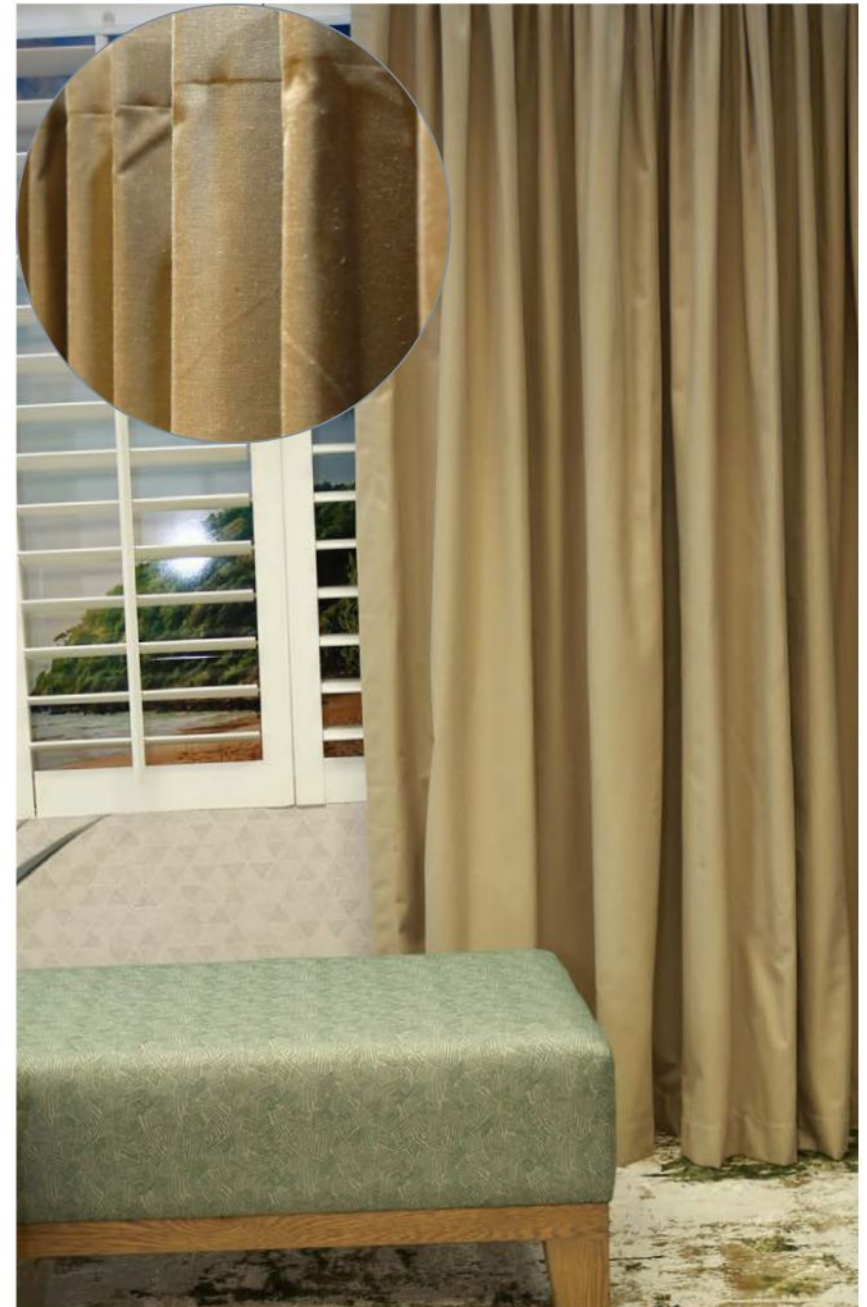

Sand

Grey

COMP: 95% Polyester, 5% Linen

CARE: Low temp, wash, do not bleach, do not tumble dry, low iron.

Lining: Poly/Cotton (nat)

Silk Road (Lined)

Available in:	Tape	Eyelet
Cream	270x218 270x250	270x218 270x250
Smoke	270x250	270x218
Stone	270x250	270x218
Drizzle	270x250	270x218

Available in:	Tape	Eyelet
Linen	270x250	270x218
Driftwood	270x250	270x218

Linen

Driftwood

COMP: 15% Linen, 85% Polyester

CARE: Low temp, low iron on face, do not bleach, do not tumble dry, flat dry

Lindt (Selflined) 100% Blockout

Available:	Tape	Eyelet
Charcoal	270x250	270x218

Charcoal

COMP: 100% Polyester

CARE: 30 degree machine wash, warm iron on face only,
do not bleach, do not tumble dry, flat dry.

Patchi

(Selflined)
100% Blockout

Available in:	Tape	Eyelet
Taupe	270x250	270x218
Duck Egg	270x250	270x218
Charcoal	270x250	270x218

Taupe

Duck Egg

Charcoal

COMP : 100% Polyester

CARE : 30 degree machine wash, warm iron on face only, do not bleach,
do not tumble dry, flat dry.